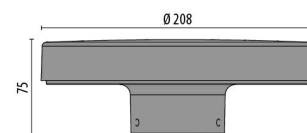

Technical drawings