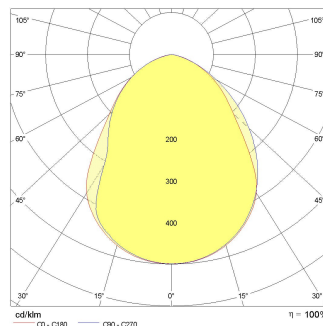

Photometric data