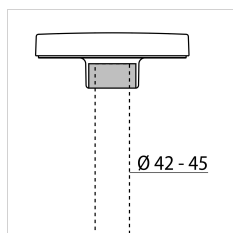

Photometric data

Technical drawings

OPTIONAL ACCESSORIES

PADO

310481
Pole top adaptor Ø 45 mm PADO